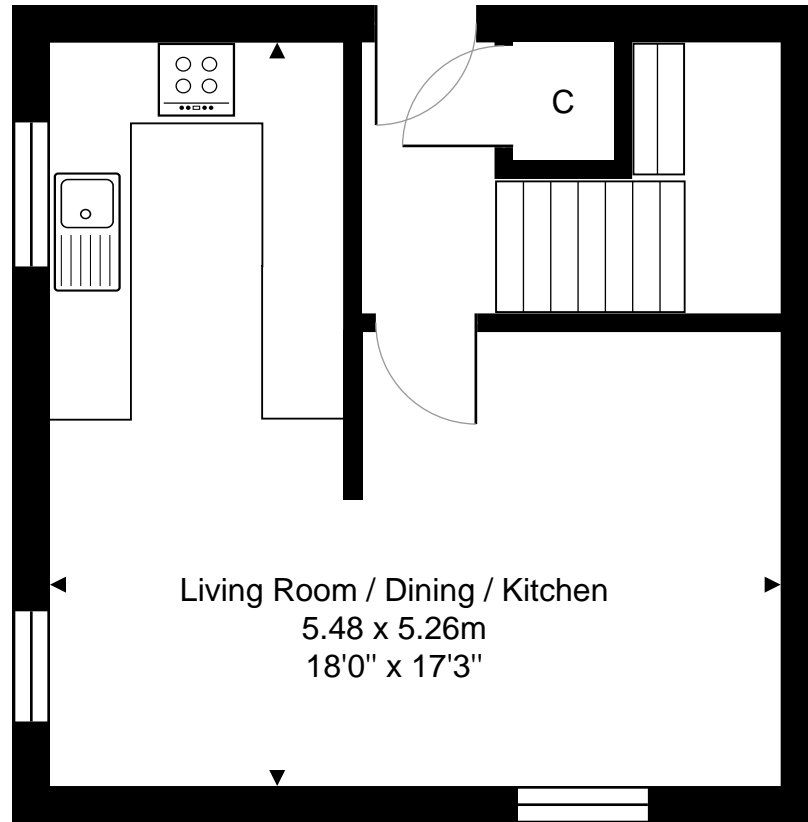

46/2 The Paddockholm, Edinburgh, EH12 7XP

First Floor

Second Floor

Total Area: 61.1 m² ... 658 ft²

All measurements are approximate and for display purposes only.