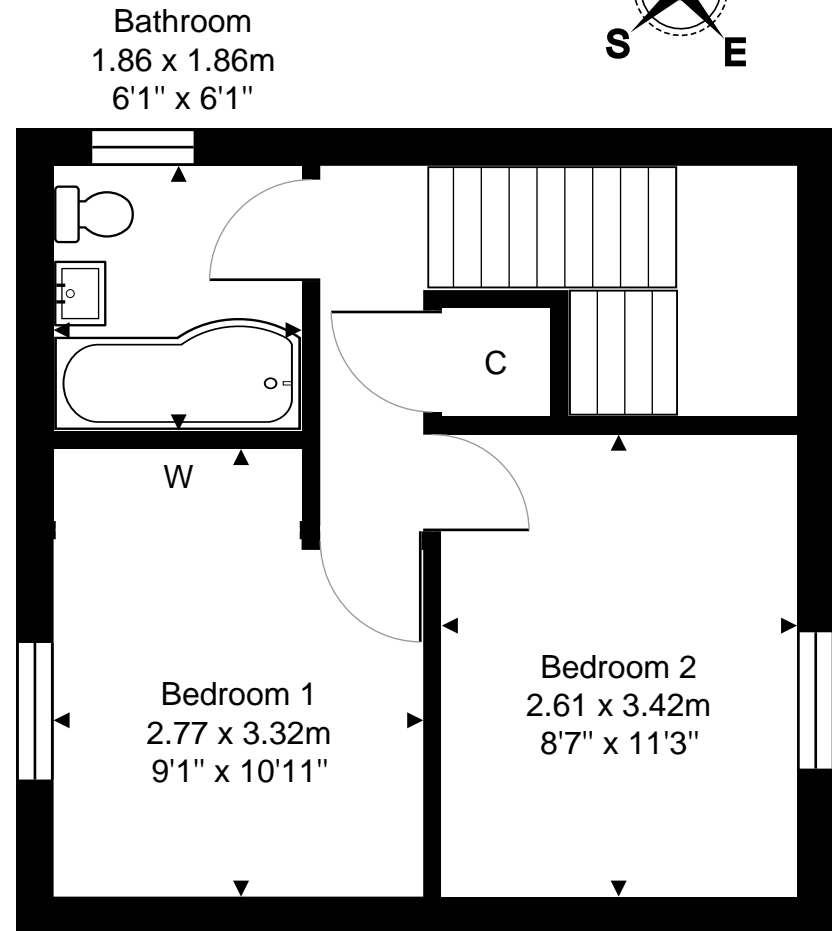

46/2 The Paddockholm, Edinburgh, EH12 7XP

First Floor

Second Floor

Total Area: 61.1 m² ... 658 ft²

All measurements are approximate and for display purposes only.